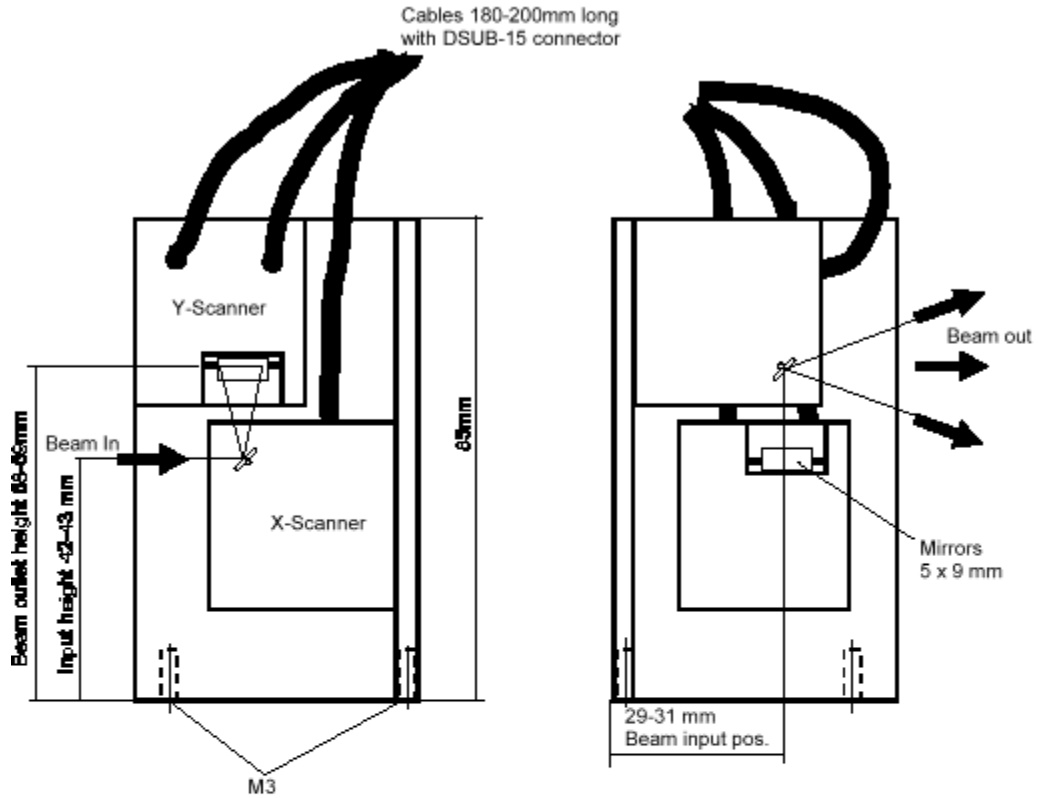

## Complete XY Mount CATWEAZLE LC

Amplifier with on-board power supply is approximately 3" x 8" with mounting holes.