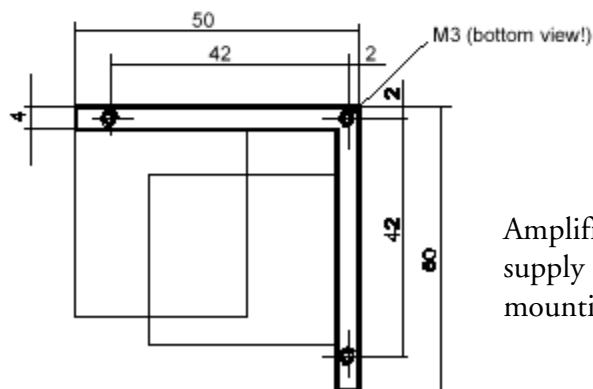

## Complete XY Mount CATWEAZLE LC

Amplifier with on-board power supply is approximately 3" x 8" with mounting holes.